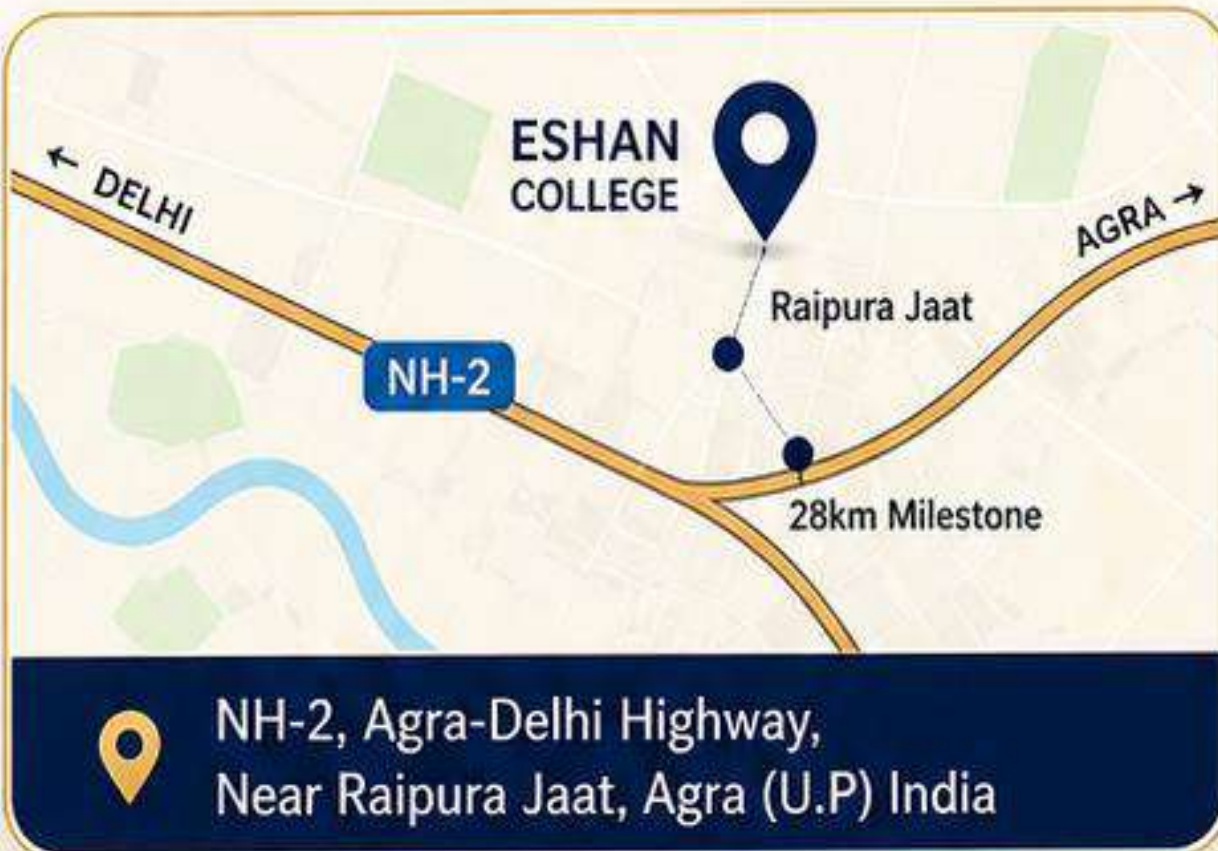

ENDLESS OPPORTUNITIES AWAITS @ ESHAN COLLEGE!

Campus

📍 28km mile stone, Agra-Delhi Highway, NH-2, Near Raipura Jaat, Agra (U.P.)India

Admission Helpline

✉ E-mail
admission@eshancollege.com
helpdesk@eshancollege.com

☎ Phone
+91 9639234234
+91 8477088883
+91 8475088883

City Office

📍 Office No. 810-811, 8th Floor Corporate Park, Sanjay Place, Civil Lines, Agra
☎ + 91 8979626348

Connect with Us

We'd love to talk about how we can help you.